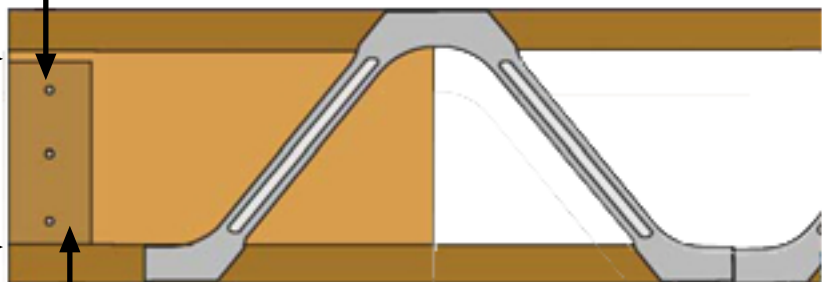

(3) 8D (2-1/2") BOX NAILS CLINCHED

**GAP 1/8"
MINIMUM**

TIGHT FIT

23/32 X 3-1/2" WEB STIFFENER EACH SIDE OF TRUSS

DETAIL M — WEB STIFFENER