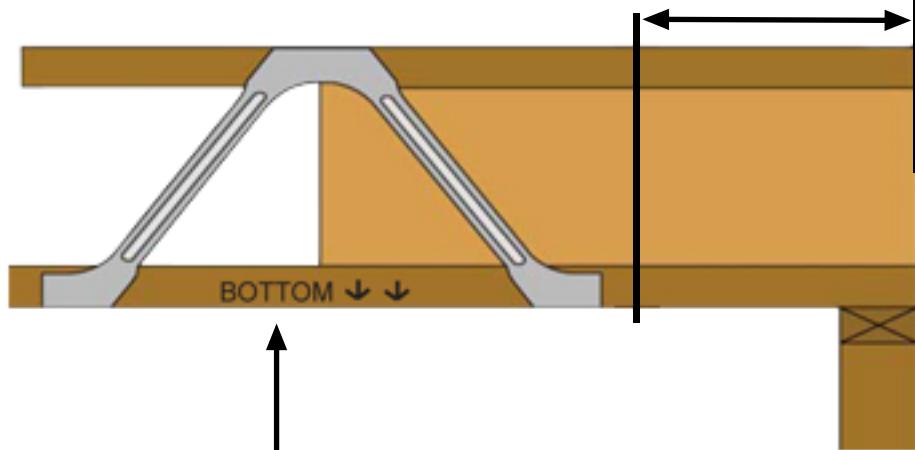

**TRIM A MAXIMUM OF 12" FROM EACH END**

**THERE IS A TOP AND BOTTOM TO  
SPACEJOIST TE TRUSSES. SEE STAMP  
ON JOIST BEFORE ERECTING.**

**DETAIL O — TRIMMABLE END LENGTH**